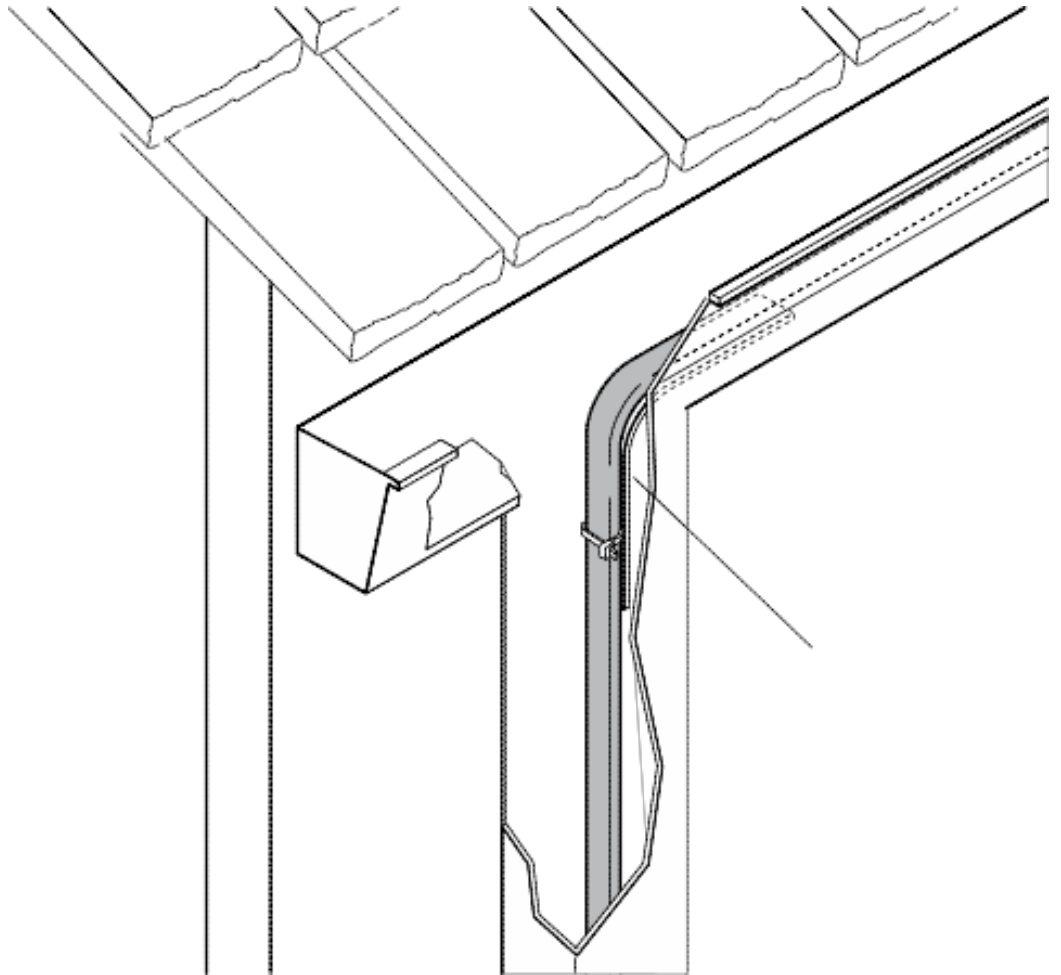

## RG-GB Gutter Bracket

### Features

Usage: For use with WinterSafe type WSR or WSR-RG heating cables

Installation Method: Cable ties, included in kit

*For additional detail see RG-C Roof Clip & RB-GB Gutter Bracket Installation Instructions*