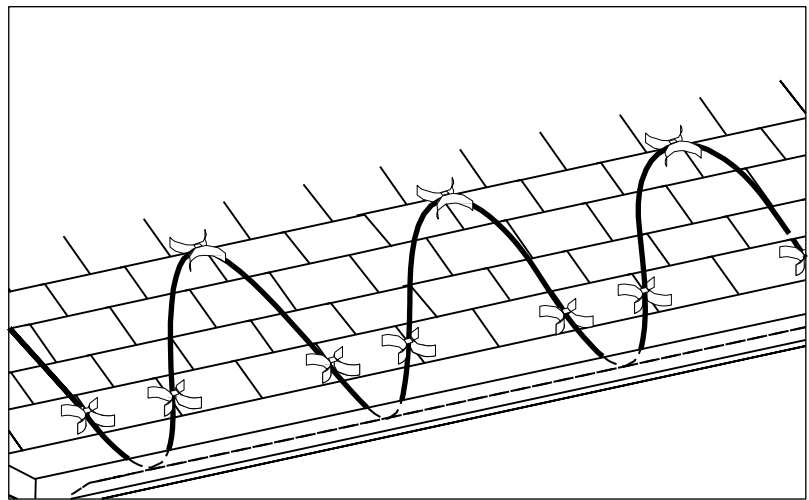

RG-C Roof Clips

Features

- Usage: For use with WinterSafe type WSR or WSR-RG heating cables
- Installation Method: Adhesive, nails and/or screws
- Package Quantity: RG-C-10 Includes 10 clips per package
RG-C-50 Includes 50 clips per package

For additional detail see RG-C Roof Clip & RB-GB Gutter Bracket Installation Instructions

908-788-5210

sales@htdheattrace.com

www.htdheattrace.com